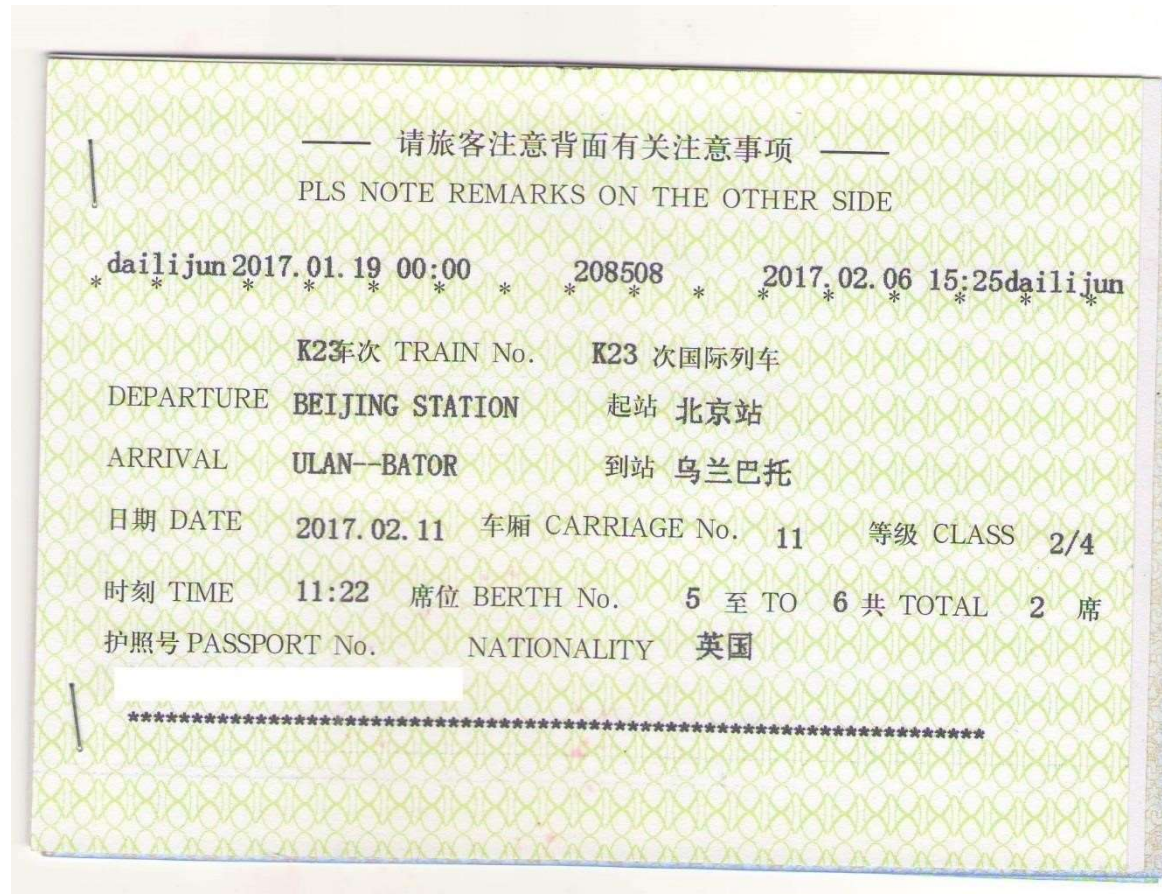

## Chinese International Train Ticket

Mongolian International Ticket

For more information please contact:

[travel@realrussia.co.uk](mailto:travel@realrussia.co.uk) – <http://www.realrussia.co.uk>

Travel Team: +44 (0) 207 100 7370