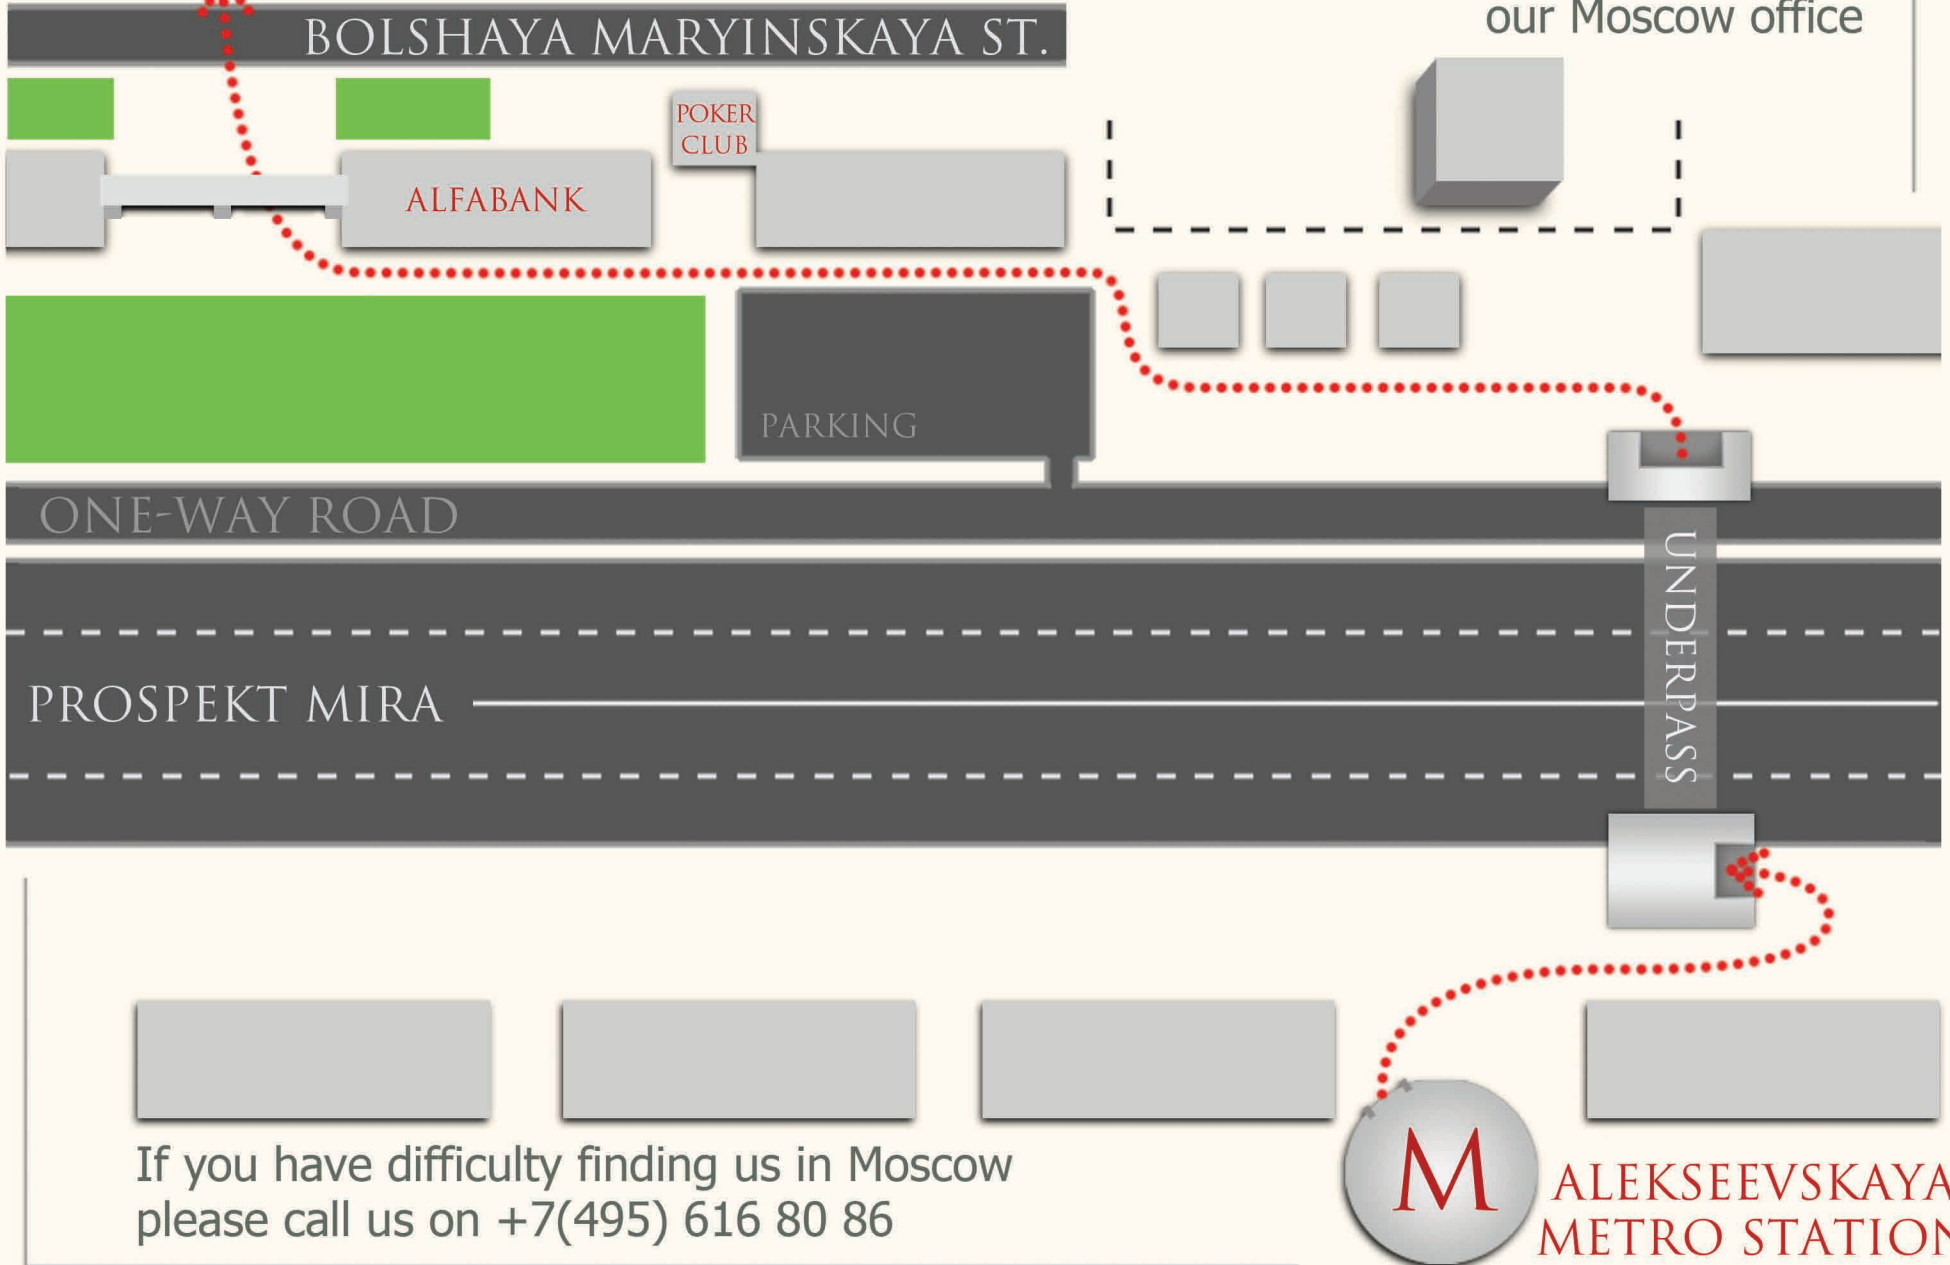

BOLSHAYA
MARYINSKAYA ST. BLD 9,
OFFICE 313, FLOOR 3

This map shows the way from
Aleksееvskaya metro station to
our Moscow office

If you have difficulty finding us in Moscow
please call us on +7(495) 616 80 86